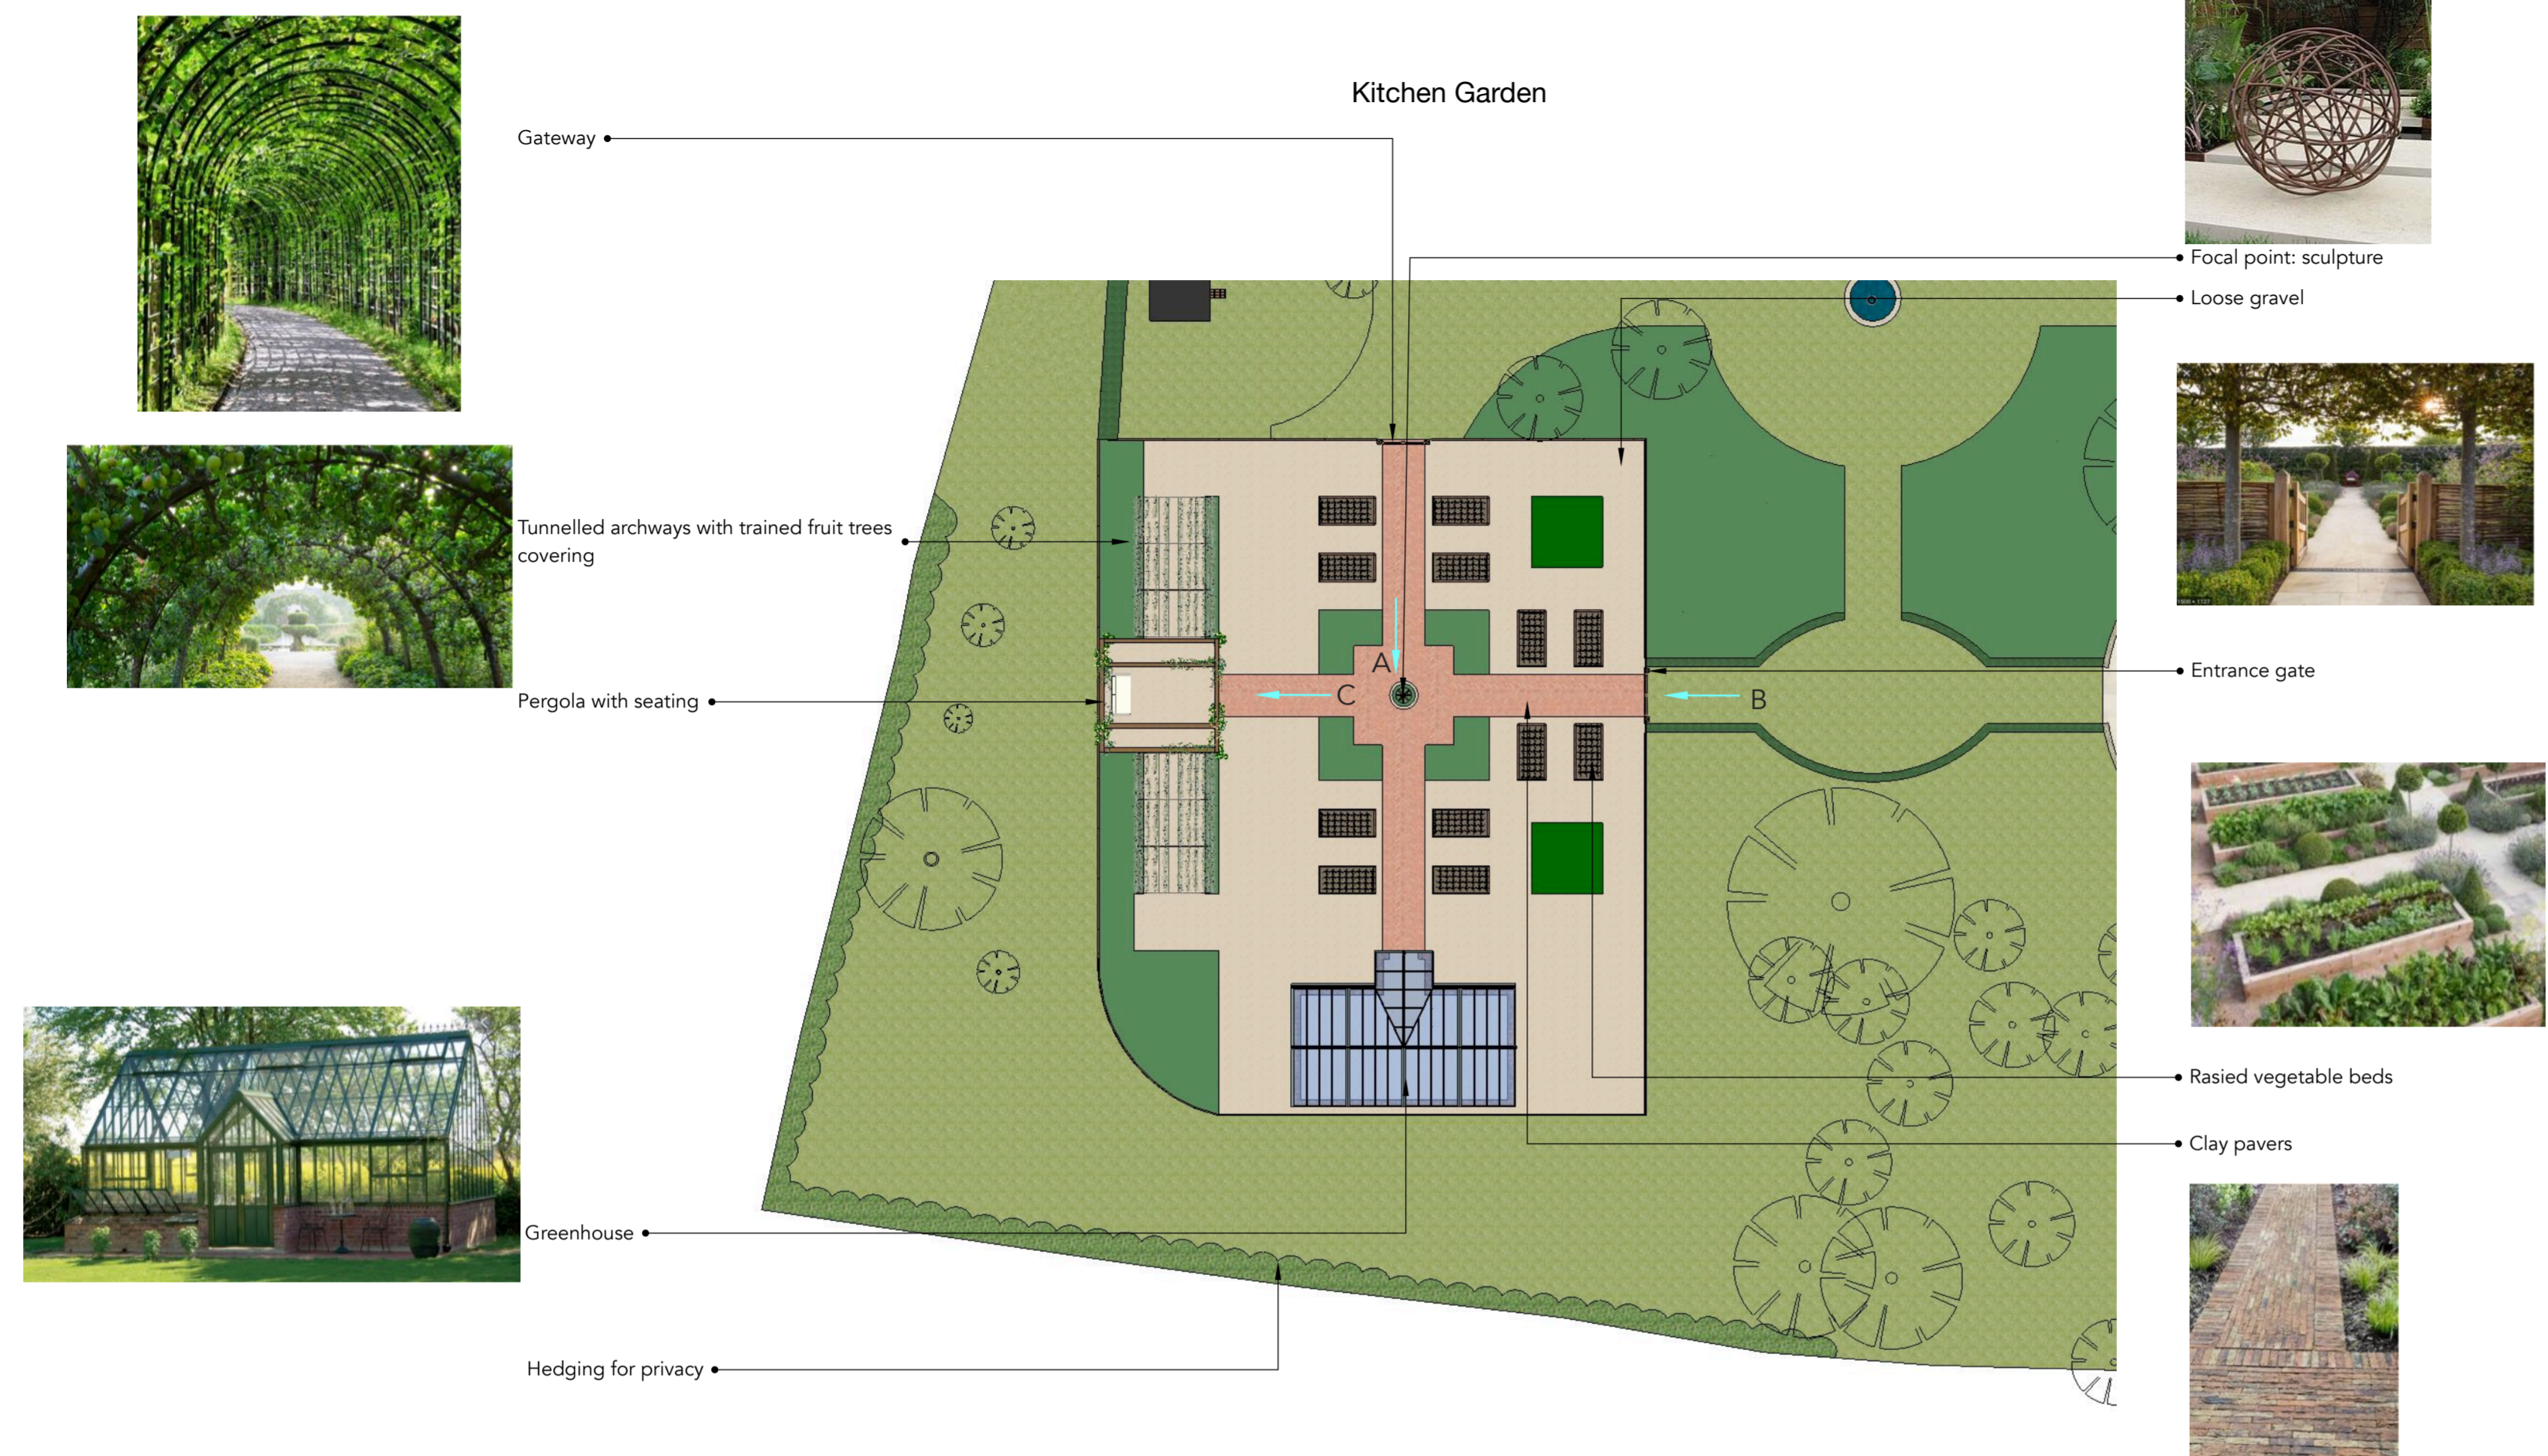

Main Garden

A

B

C

D

E

Client: Mr and Mrs M	
Date:	Site: PFH
Drawing: SAMPLE	Drawn by: PKW
Disclaimer: Levels to be checked on site and not scaled from this drawing.	

Kitchen Garden

Focal point: sculpture
Loose gravel

Entrance gate

Raised vegetable beds

Clay pavers

Key:

-  Borders (planting)
-  Lawn
-  Gravel
-  Steps: Arrow points up
-  Trees

1:200 on A2

A

B

C

Client: Mr and Mrs M	
Date:	Site: PFH
Drawing: SAMPLE	Drawn by: PKW
Disclaimer: Levels to be checked on site and not scaled from this drawing.	