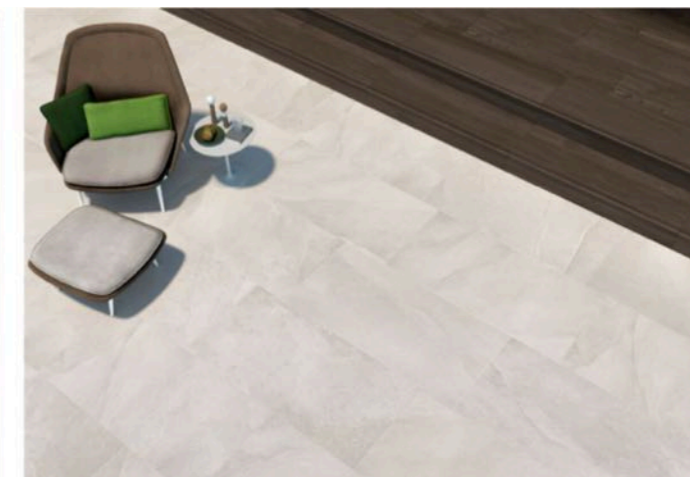

London Stone - Comblanchien Porcelain Paving

Client: Mr and Mrs S	
Date:	Site: MB
Drawing: Sample	Drawn by: PKW penelope@llevelo.co.uk
Disclaimer: Levels to be checked on site and not scaled from this drawing.