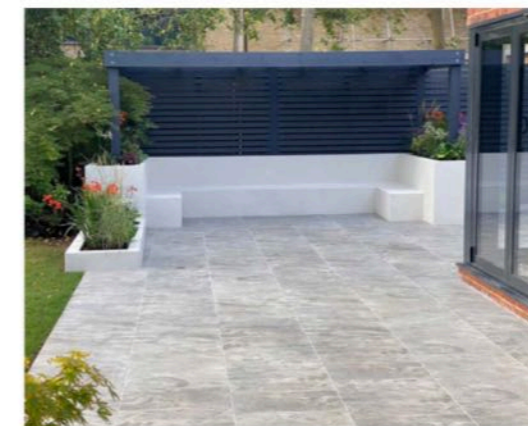

Paving Choices

Paving 1:

Cranbourne Stone - Portland Cream Porcelain (honed) -p83

Cranbourne Stone - Limestone Fossil Pearl p7

Cranbourne Stone - Sirmione p65

Paving 2:

London Stone - Florence Grey

London Stone - Marble Grey Porcelain 900 x 600