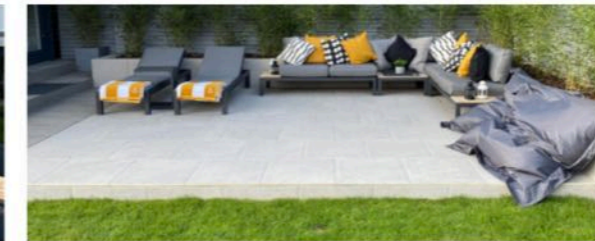

Paving Choices

Paving 1:

Cranbourne Stone - Portland Cream Porcelain (honed) -p83

Cranbourne Stone - Limestone Fossil Pearl p7

Cranbourne Stone - Sirmione p65

Paving 2:

London Stone - Florence Grey

London Stone - Marble Grey Porcelain 900 x 600