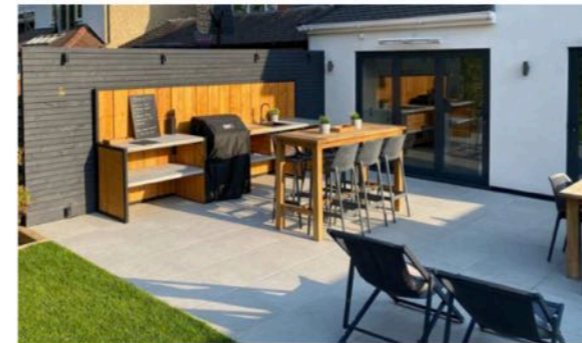

Paving Choices

Paving 1:

Cranbourne Stone - Portland Cream Porcelain (honed) -p83

Cranbourne Stone - Limestone Fossil Pearl p7

Cranbourne Stone - Sirmione p65

Paving 2:

London Stone - Florence Grey

London Stone - Marble Grey Porcelain 900 x 600