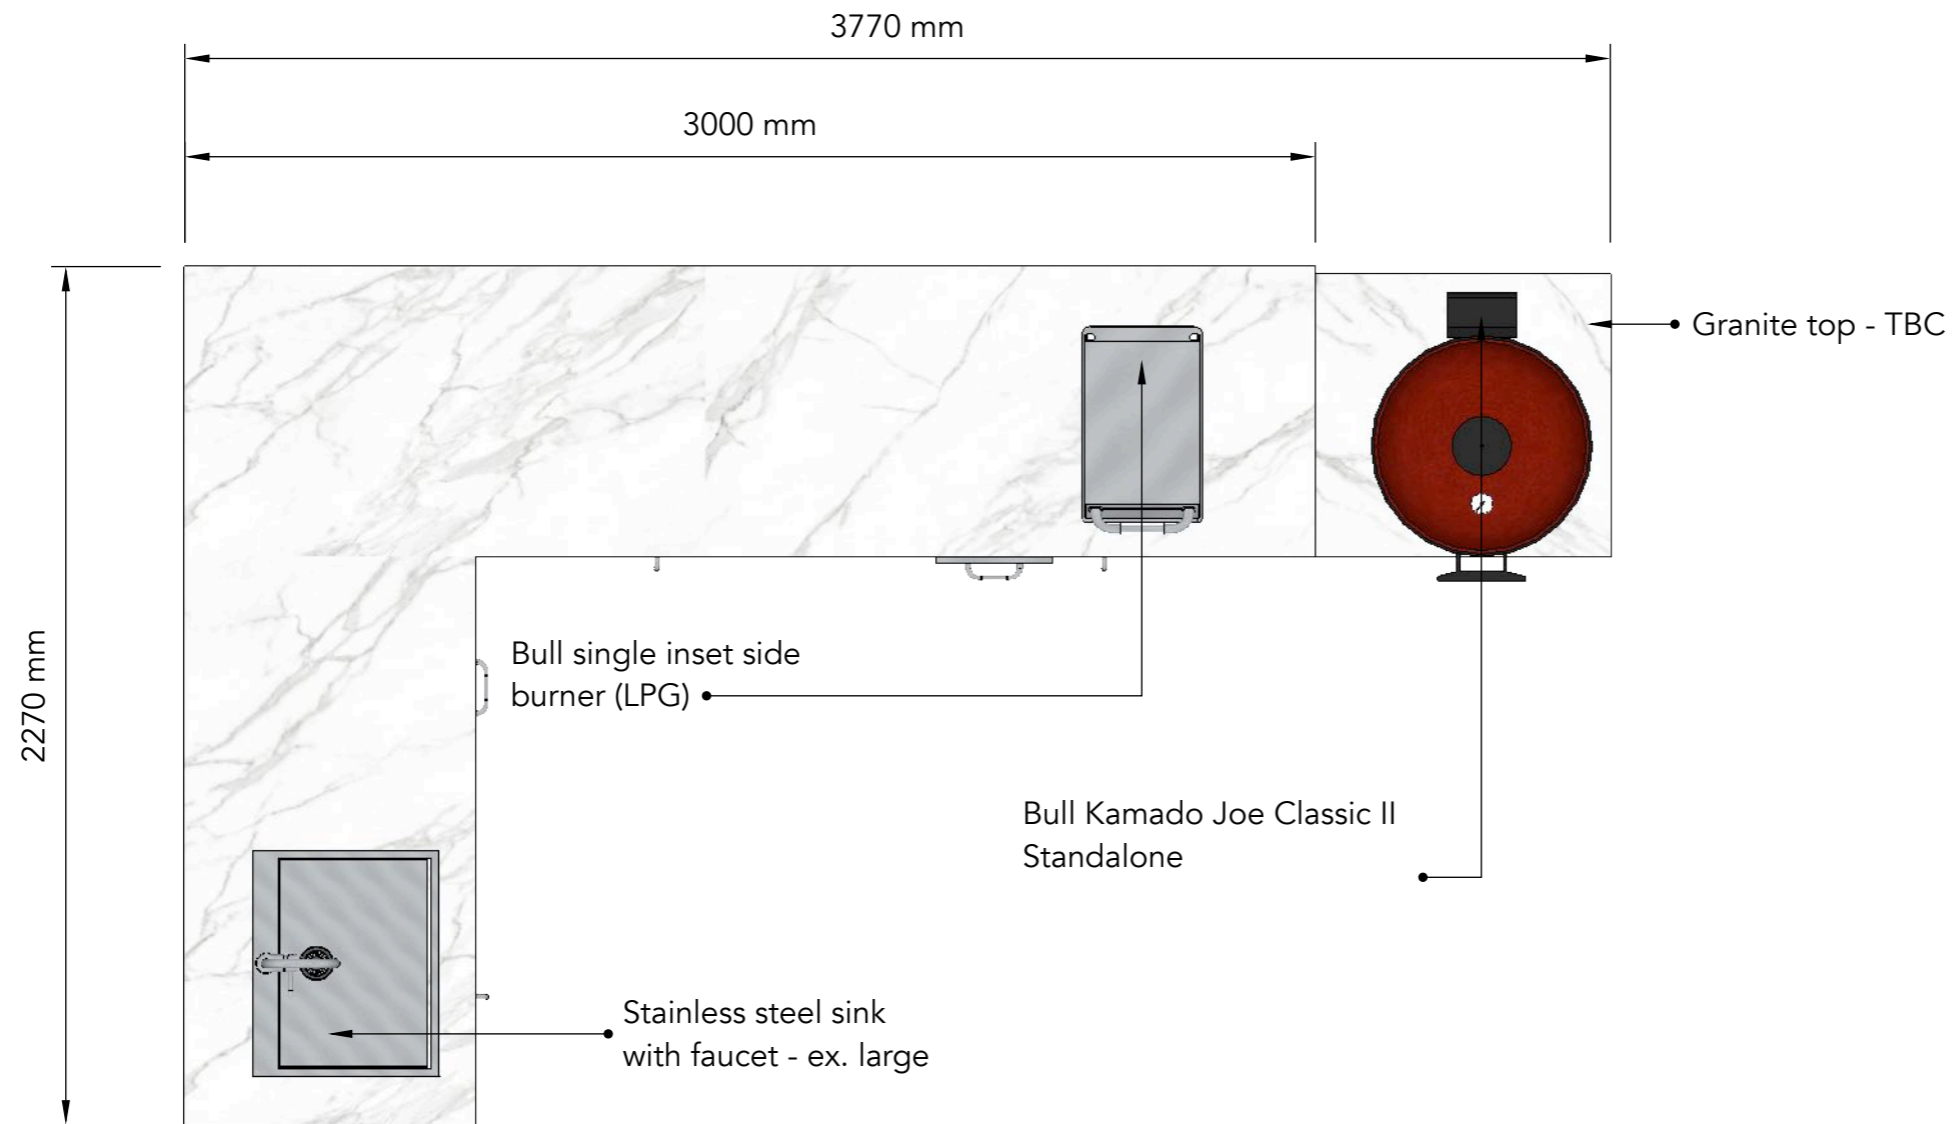

View from front:

View from right hand side:

1:20 on A3

Client: Mr. C	
Date:	Site: CH
Drawing: Sample	Drawn by: PKW
Disclaimer: Levels to be checked on site and not scaled from this drawing.	

View from top:

1:20 on A3

Client: Mr. C	
Date:	Site: CH
Drawing: Sample	Drawn by: PKW
Disclaimer: Levels to be checked on site and not scaled from this drawing.	